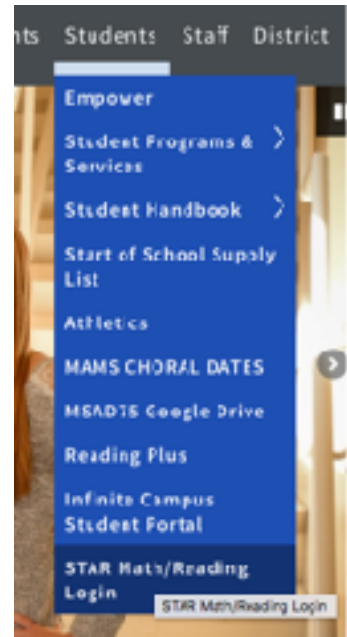

## Instructions for Star Reader/ Star Math: Student Log In

1. Open a browser on your device.  
Go to the MAMS website.  
Hover your cursor arrow over the student menu and click on STAR Reading/Math Login at the bottom of the menu.

2. Click Log in as a Student

3. Use District username like when logging into Google.  
(do not include @link75.org)

Use District Password like when logging into Google-- **but be sure to capitalize any letters.**