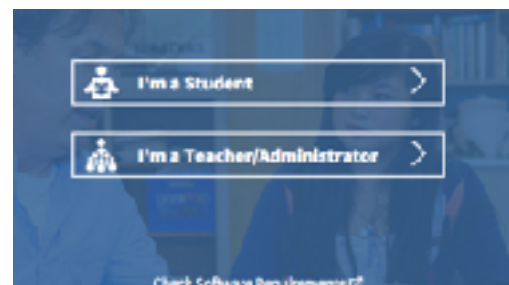

3. Use District username like when logging into Google.
(do not include @link75.org)

Use District Password like when logging into Google-- **but be sure to capitalize any letters.**