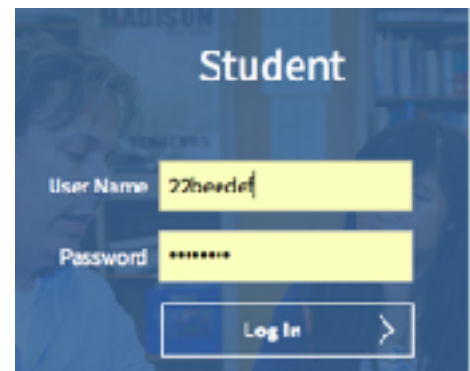

Instructions for Star Reader/ Star Math: Student Log In

1. Open a browser on your device.
Go to the MAMS website.
Hover your cursor arrow over the student menu and click on STAR Reading/Math Login at the bottom of the menu.

2. Click Log in as a Student

3. Use District username like when logging into Google.
(do not include @link75.org)

Use District Password like when logging into Google-- **but be sure to capitalize any letters.**

4. Select the test that your teacher has instructed you to complete.

5. Wait for your teacher to enter the monitor password.